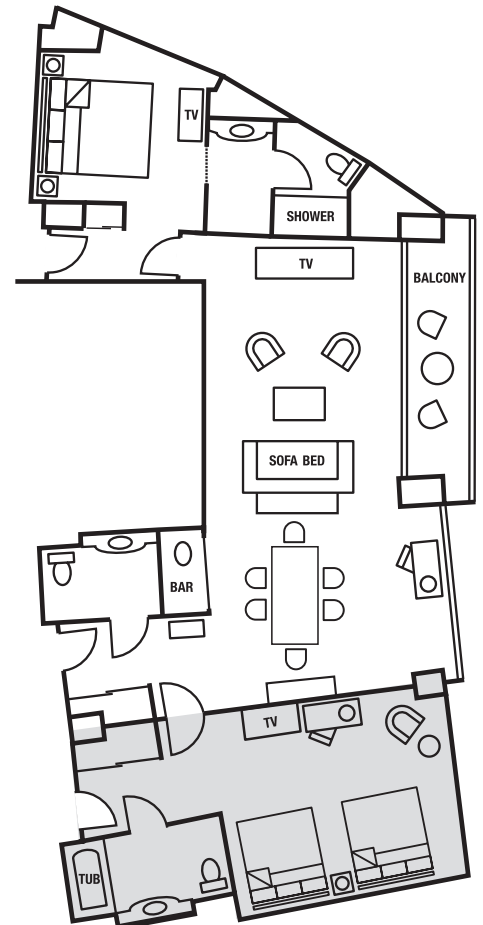

### FEATURES

- 13 spacious Hospitality Suites located in the North Tower on the 17th through 24th floors
- 180-degree bay and city view
- Balcony
- Murphy bed in parlor
- Living room area is approximately 21' x 24' and can accommodate up to 30 guests, reception-style
- Granite countertop wet bar with seating and small refrigerator
- Approximately 688 sq. ft.
- Additional connecting bedroom available at an additional rate (see diagram)

## DELUXE SUITE - \$450

### FEATURES

- 6 Deluxe Suites located in the South Tower on the 19th through 24th floors
- Bay view
- Balcony
- Master bedroom with one king bed
- Separate guest restroom facilities
- Living room area is approximately 32' x 14' and can accommodate up to 30 guests, reception-style
- Sofa bed in living room
- Conference table for 6 guests
- Granite countertop wet bar with small refrigerator
- Guest entrance into parlor
- Approximately 866 sq. ft.
- Additional connecting bedroom with two double beds available at an additional rate (see diagram)

### FEATURES

- 32 Executive Suites located in the South Tower on the 4th through 24th floors
- Bay view
- Balcony
- Master bedroom with one king bed
- Living room area is approximately 18' x 13' and can accommodate up to 10 guests, reception-style
- Sofa bed in living room
- Approximately 431 sq. ft.
- Additional connecting bedroom with one king bed available at an additional rate (see diagram)