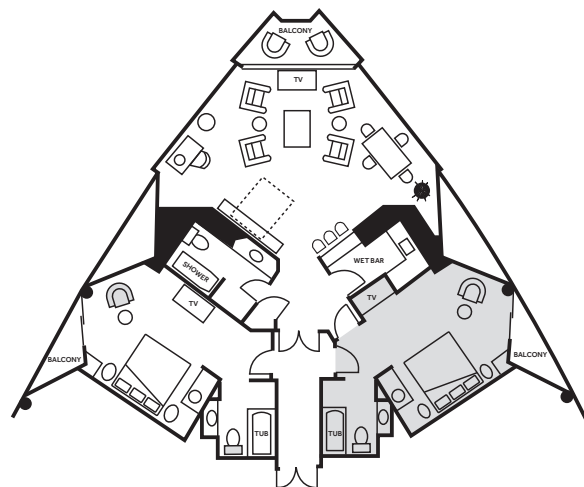

## HOSPITALITY SUITE - \$475

### FEATURES

- 13 spacious Hospitality Suites located in the North Tower on the 17th through 24th floors
- 180-degree bay and city view
- Balcony
- Murphy bed in parlor
- Living room area is approximately 21' x 24' and can accommodate up to 30 guests, reception-style
- Granite countertop wet bar with seating and small refrigerator
- Approximately 688 sq. ft.
- Additional connecting bedroom available at an additional rate (see diagram)

### FEATURES

- 6 Deluxe Suites located in the South Tower on the 19th through 24th floors
- Bay view
- Balcony
- Master bedroom with one king bed
- Separate guest restroom facilities
- Living room area is approximately 32' x 14' and can accommodate up to 30 guests, reception-style
- Sofa bed in living room
- Conference table for 6 guests
- Granite countertop wet bar with small refrigerator
- Guest entrance into parlor
- Approximately 866 sq. ft.
- Additional connecting bedroom with two double beds available at an additional rate (see diagram)

### FEATURES

- 32 Executive Suites located in the South Tower on the 4th through 24th floors
- Bay view
- Balcony
- Master bedroom with one king bed
- Living room area is approximately 18' x 13' and can accommodate up to 10 guests, reception-style
- Sofa bed in living room
- Approximately 431 sq. ft.
- Additional connecting bedroom with one king bed available at an additional rate (see diagram)